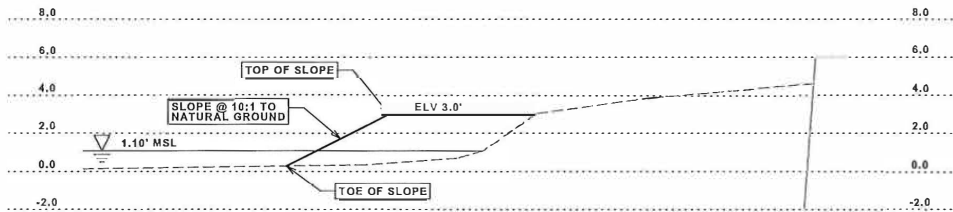

TYPICAL SECTION

© 2020 URBAN ENGINEERING

DATE 11/12/20

**SOUTH BAY PARK
BEACH NOURISHMENT**
TYPICAL SECTION

2004 N. Commerce, Victoria, Texas 77901 · 361.578.9836
urbanvictoria.com · TREF# F-160