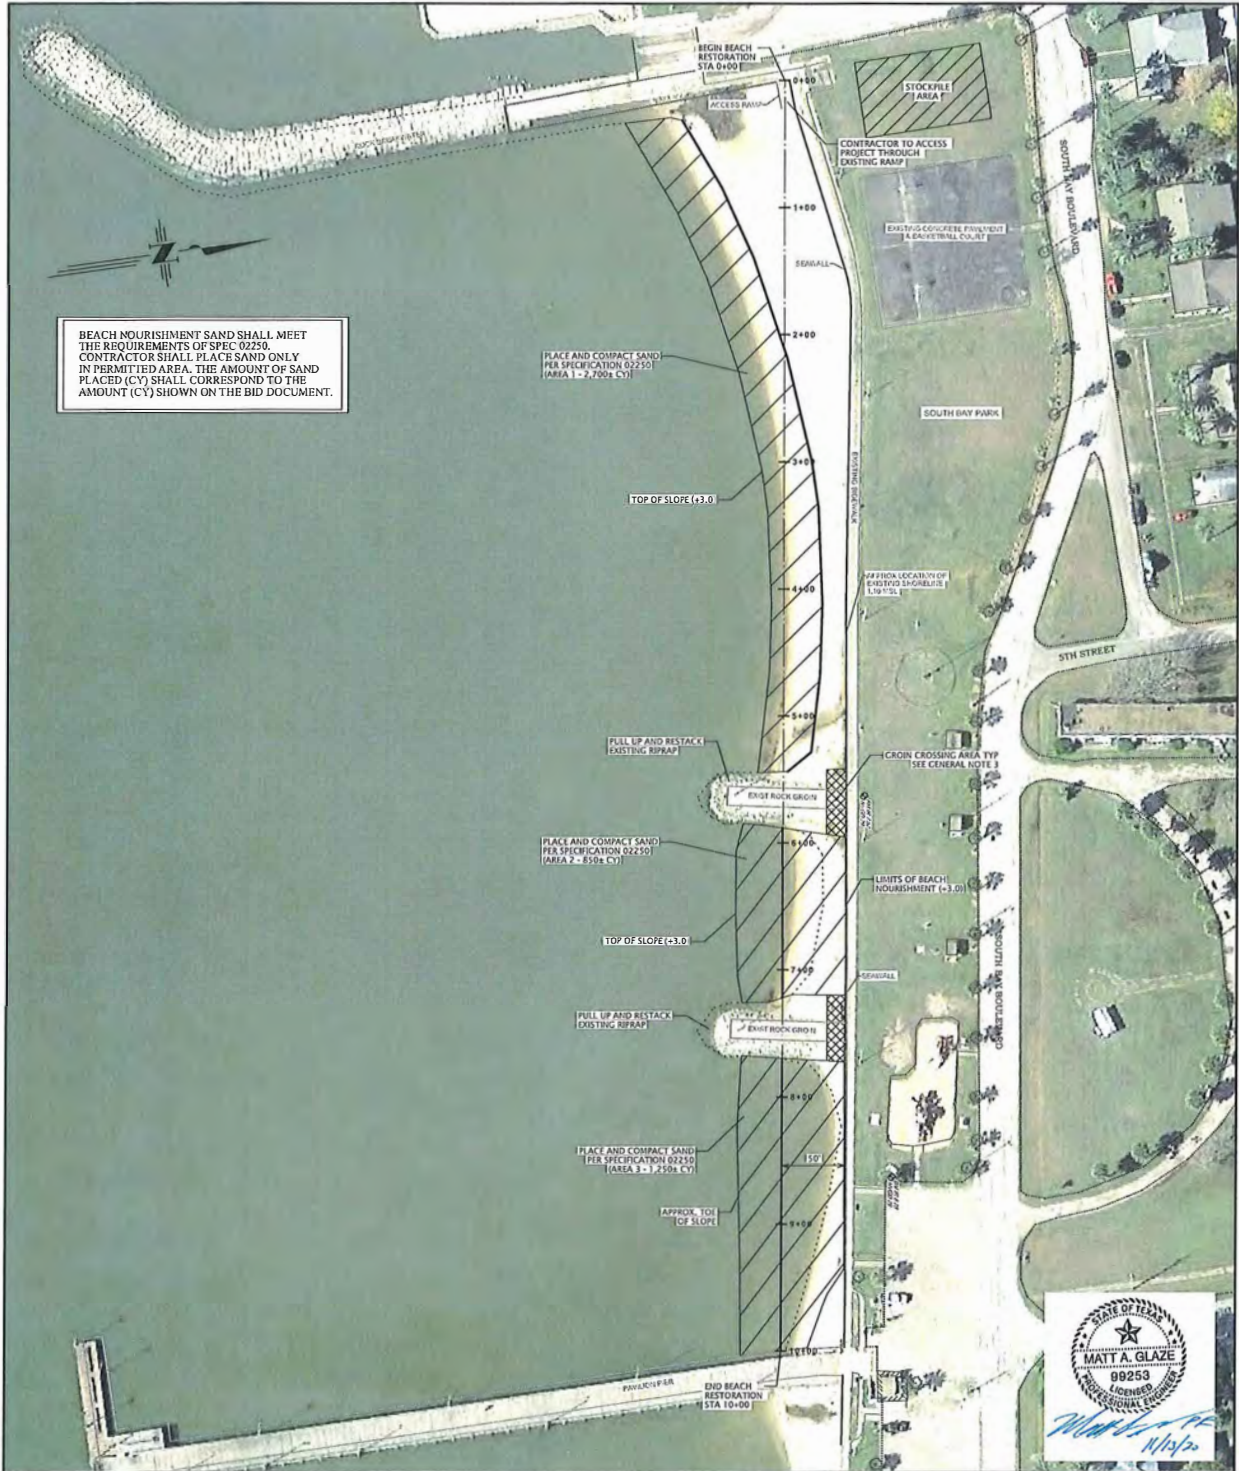

### SOUTH BAY PARK BEACH NOURISHMENT VICINITY MAP

**URBAN**  
engineering  
2004 N. Commerce, Victoria, Texas 77901 · 361.578.9836  
urbanvictoria.com · TREF# F-160

© 2020 URBAN ENGINEERING  
DATE 11/2/20

### SOUTH BAY PARK BEACH NOURISHMENT IMPROVEMENTS

2004 N. Commerce, Victoria, Texas 77901 · 361.578.9836  
urbanvictoria.com · TREF# F-160

TYPICAL SECTION

© 2020 URBAN ENGINEERING

DATE 11/12/20

**SOUTH BAY PARK  
BEACH NOURISHMENT**  
TYPICAL SECTION