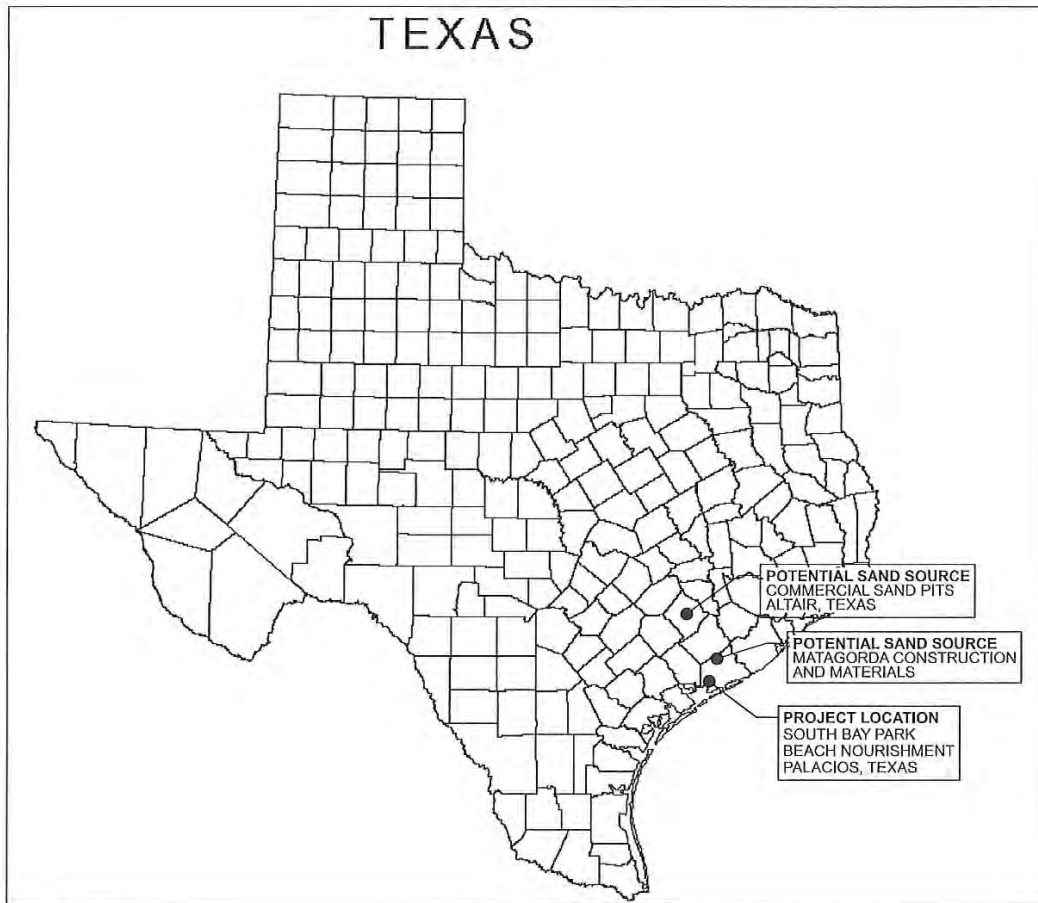

Matt A. Glaze
2/2/21

© 2020 URBAN ENGINEERING
DATE 02/02/21

**SOUTH BAY PARK
BEACH NOURISHMENT**
POTENTIAL SAND SOURCES
LOCATION MAP

URBAN
engineering

2004 N. Commerce, Victoria, Texas 77901 · 361.578.9836
urbanvictoria.com · TREF# F-160